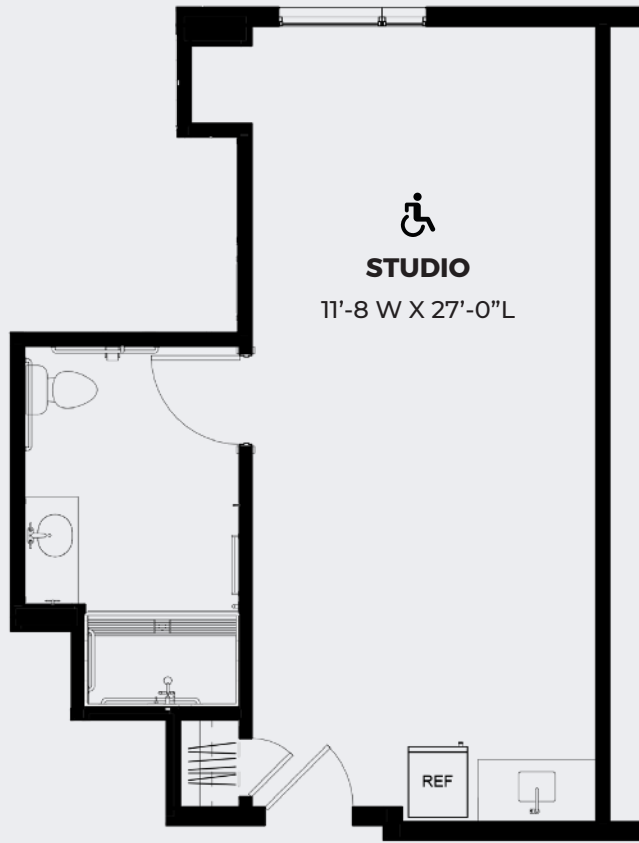

.....

CHARLESTON B

STUDIO - ACCESSIBLE UNIT

384 SQ. FT.

\$ _____

NOTES

.....

.....

.....

.....

.....

.....

.....

.....

.....

STUDIO
15'x9" W X 10'-9" L

.....

.....

.....

.....

.....

RANCHO DELUXE-SPLIT A

STUDIO

448 SQ. FT.

.....

.....

.....

RANCHO DELUXE-SPLIT B

STUDIO - ACCESSIBLE

448 SQ. FT.

\$ _____

NOTES