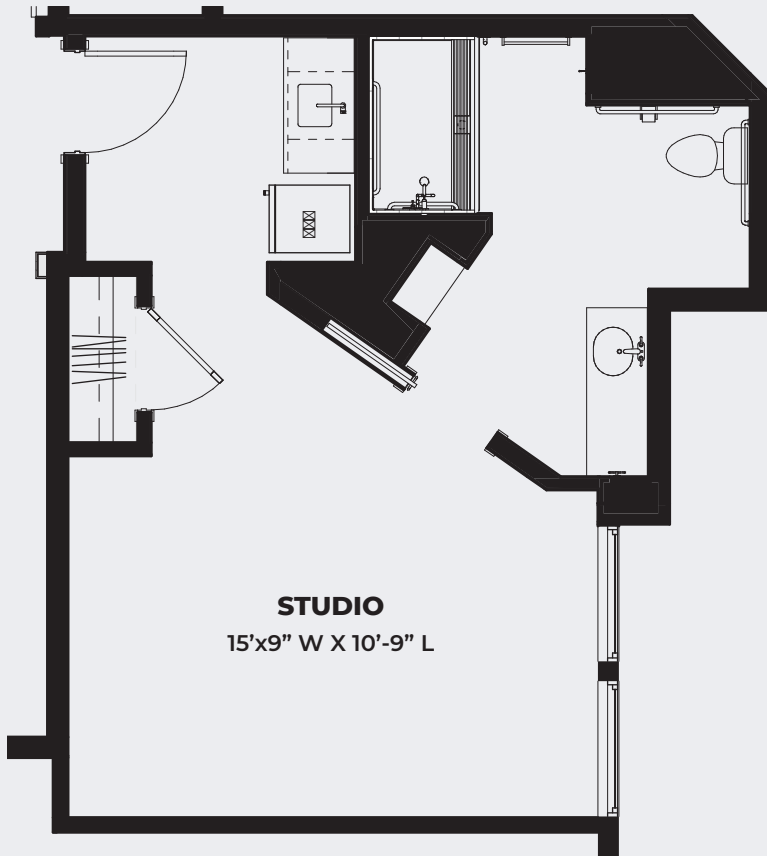

.....

CHARLESTON B

STUDIO - ACCESSIBLE UNIT

384 SQ. FT.

\$ _____

NOTES

.....

.....

.....

.....

.....

.....

.....

.....

.....

STUDIO
15'x9" W X 10'-9" L

SAHARA

STUDIO

444 SQ. FT.

\$ _____

NOTES

.....

.....

.....