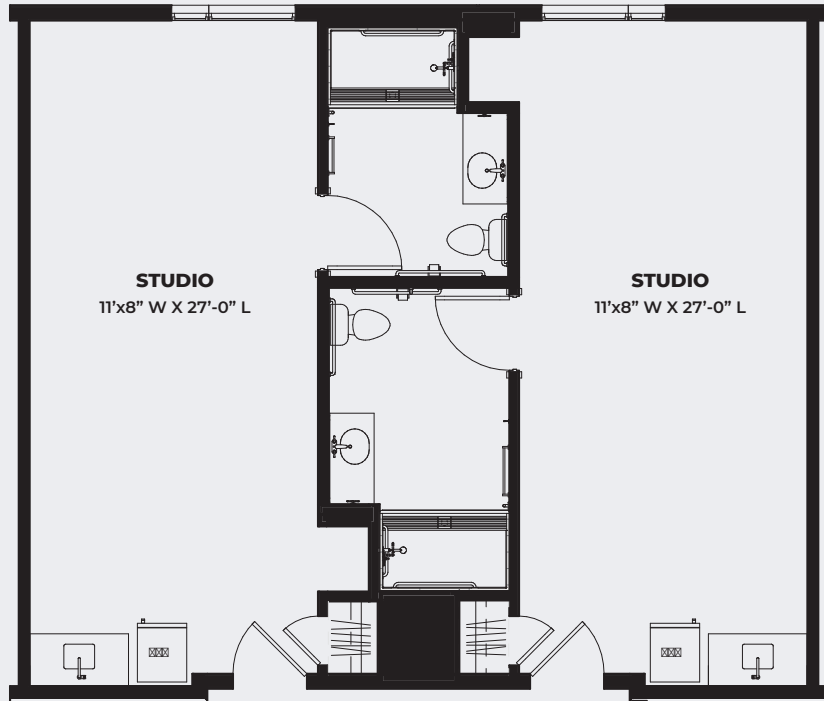

.....

CHARLESTON B

STUDIO - ACCESSIBLE UNIT

384 SQ. FT.

\$ _____

NOTES

.....

.....

.....

.....

.....

PINTO A

SHARED STUDIO - ACCESSIBLE UNIT
331 SQ. FT. (EACH)

\$ _____

NOTES

.....

SHARED STUDIO

331 SQ. FT. (EACH)

\$ _____

NOTES

.....

.....

.....

.....

.....

.....

.....

.....

.....

RANCHO DELUXE A

SHARED STUDIO

448 SQ. FT. (EACH)