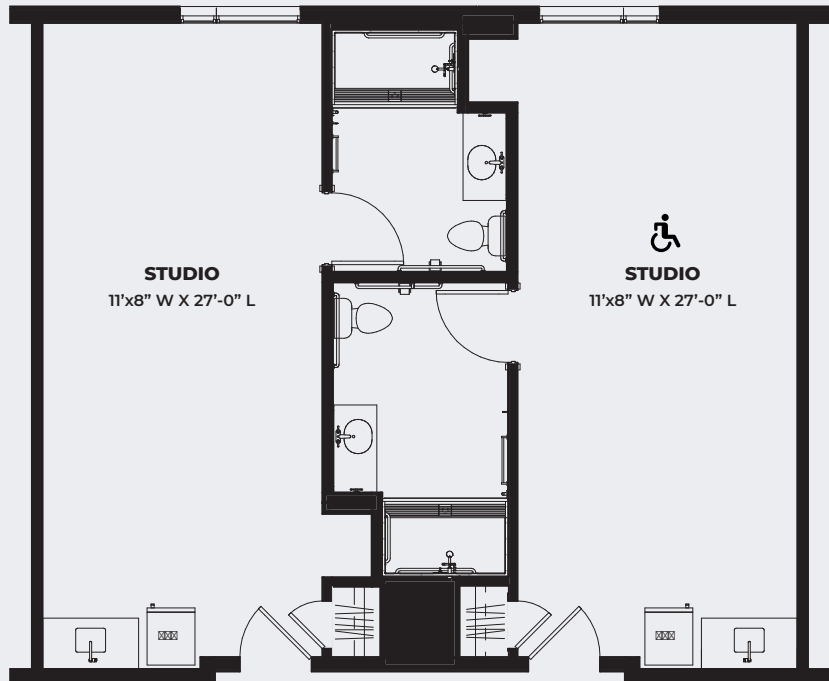

.....

CHARLESTON B

STUDIO - ACCESSIBLE UNIT

384 SQ. FT.

\$ _____

NOTES

.....

.....

.....

.....

.....

.....

.....

RANCHO DELUXE A

SHARED STUDIO

448 SQ. FT. (EACH)

.....

.....

.....

RANCHO DELUXE B

SHARED STUDIO - ACCESSIBLE UNIT

448 SQ. FT. (EACH)

\$ _____

NOTES

.....

.....

.....

.....

.....

.....

.....

STUDIO
15'x9" W X 10'-9" L