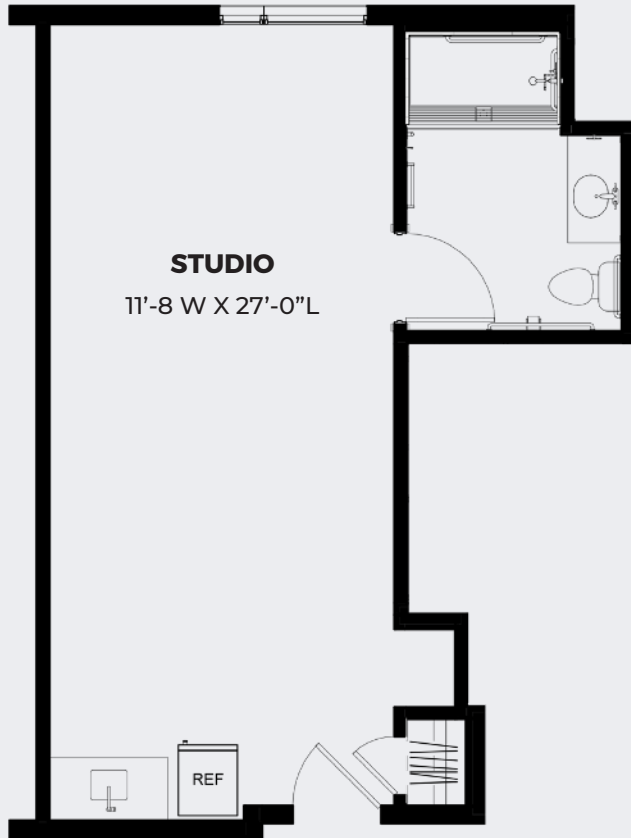

.....

CHARLESTON B

STUDIO - ACCESSIBLE UNIT

384 SQ. FT.

\$ _____

NOTES

.....

.....

.....

.....

.....

.....

.....

.....

.....

STUDIO
15'x9" W X 10'-9" L

SAHARA

STUDIO

444 SQ. FT.

\$ _____

NOTES

.....

.....

.....

.....

.....

.....

.....

.....

RANCHO DELUXE-SPLIT A

STUDIO

448 SQ. FT.