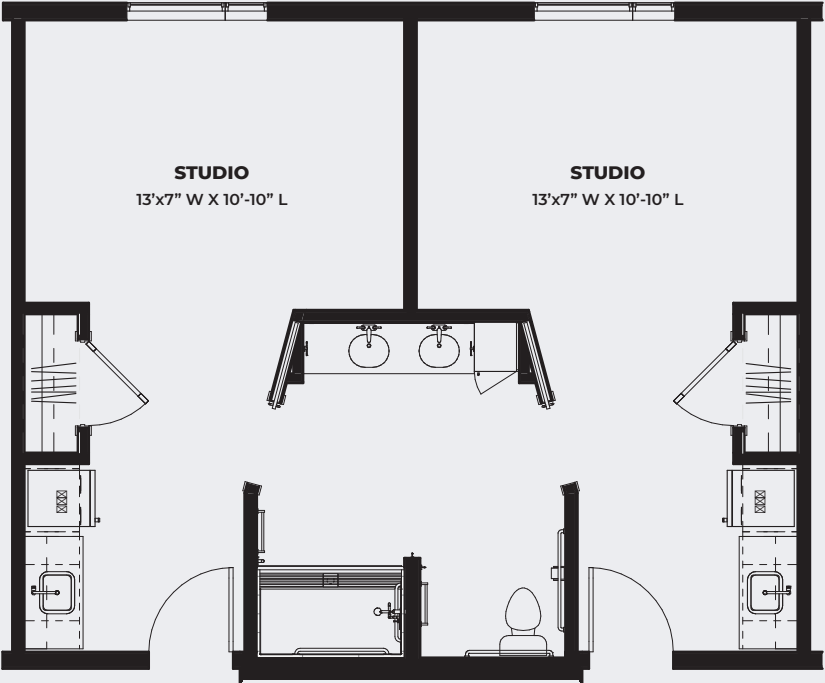

PINTO B

SHARED STUDIO

331 SQ. FT. (EACH)

$ _____

NOTES

.....

.....

.....

.....

.....

.....

.....

.....

.....