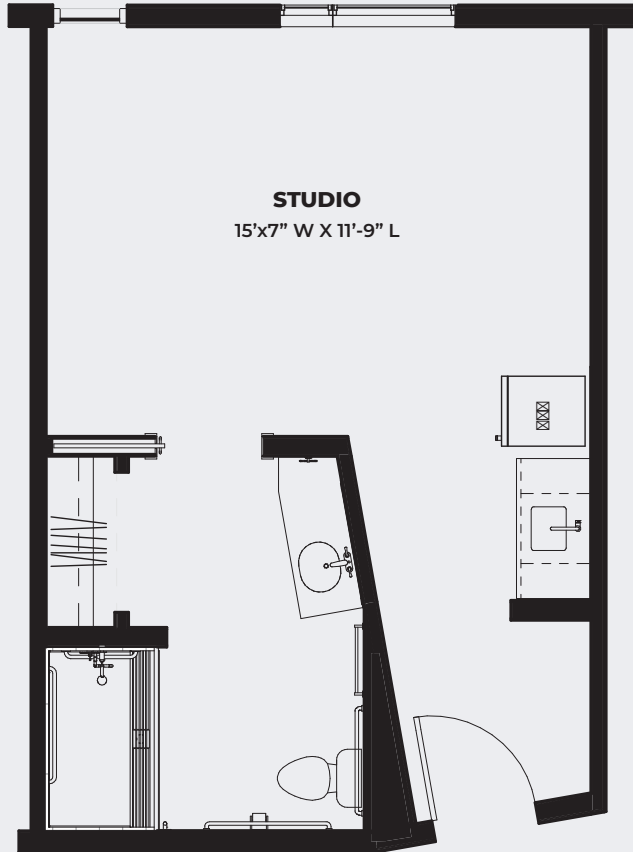

CHARLESTON C

STUDIO

384 SQ. FT.

$ _____

NOTES

.....

.....

.....

.....

.....

.....

.....

.....