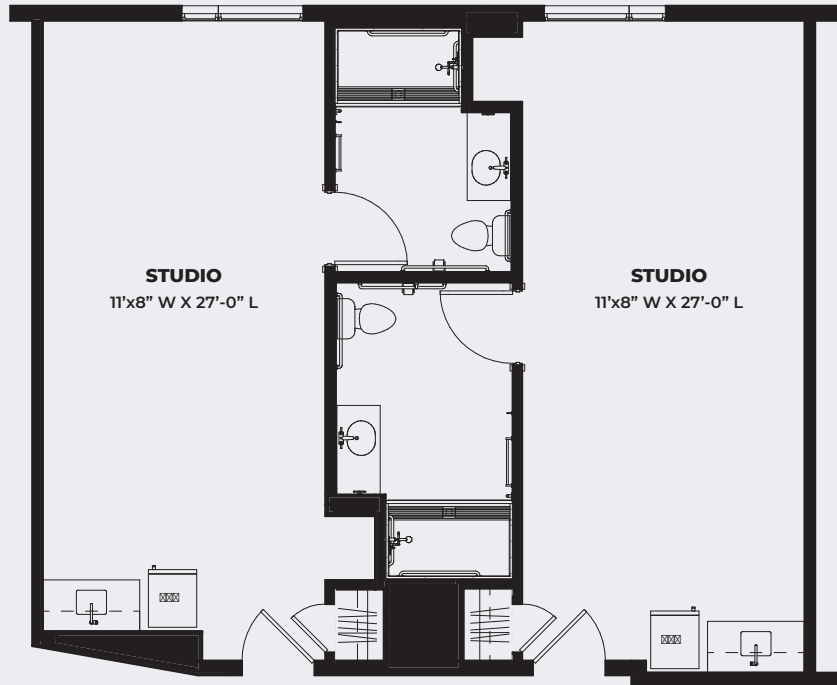

.....

CHARLESTON B

STUDIO - ACCESSIBLE UNIT

384 SQ. FT.

\$ _____

NOTES

.....

.....

.....

.....

.....

RANCHO DELUXE B

SHARED STUDIO - ACCESSIBLE UNIT

448 SQ. FT. (EACH)

\$ _____

NOTES

.....

RANCHO DELUXE C

SHARED STUDIO

448 SQ. FT. (EACH)

\$ _____

NOTES

.....

.....

.....

.....

.....

.....

.....

.....

.....

STUDIO
15'x9" W X 10'-9" L